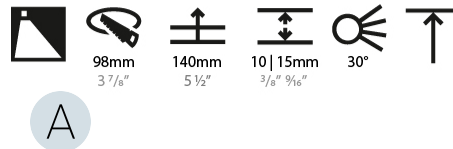

A35549-

base number   Reflector
Options

1. To build a product code in our configurator select the specify button on the base model # product page
2. To build a manual product code on this datasheet choose from the options listed below in blue font and add the suffix to the base model #

GENERAL

Series: Bioniq
Subseries: Bioniq Round Wallwash
Brand: Prolicht
Division: Architectural
Mounting Type: Recessed
Mounting Location: Ceiling
Subcategory: Downlight

PHYSICAL

Shape: Round
Diameter (mm): 107
Diameter (in): 4 3/16
Height (mm): 118
Height (in): 4 5/8
Ceiling Thickness (mm): 10 / 12.5 / 15
Ceiling Thickness (in): 3/8 or 1/2 or 9/16
Min. Recessing Depth (mm): 140
Min. Recessing Depth (in): 5 1/2
Light Distribution: Adjustable / Asymmetric
Weight (kg): 0.456
Weight (lbs): 1
Fixture Finish: Chrome
Fixture Material: Aluminum Die Cast
Cut-out Measurements: 98mm / 3 7/8"

ELECTRICAL

Lamp Type: LED (Zhaga Standard)
Total Output Wattage (W): 15
Dimming: Dali Dimming
Driver Included: No
Driver Location: Recessed Housing
Driver Type: Constant Current - 120Vac
Housing: See components
Input Voltage (V): 120
Constant Current (MA): 350

LED

Number of LEDs: 1
Color Temperature (°K): Warm Dim
Max. Delivered Lumen (lm): 910
Nominal Lumen (lm): 1140
CRI: >90 CRI
Lamp Life (hrs): 50000

OPTICAL

Reflector: 20 / 40 / 60

RATINGS AND CERTIFICATIONS

Certified By: Certified for North American Standards
IP rating: IP20